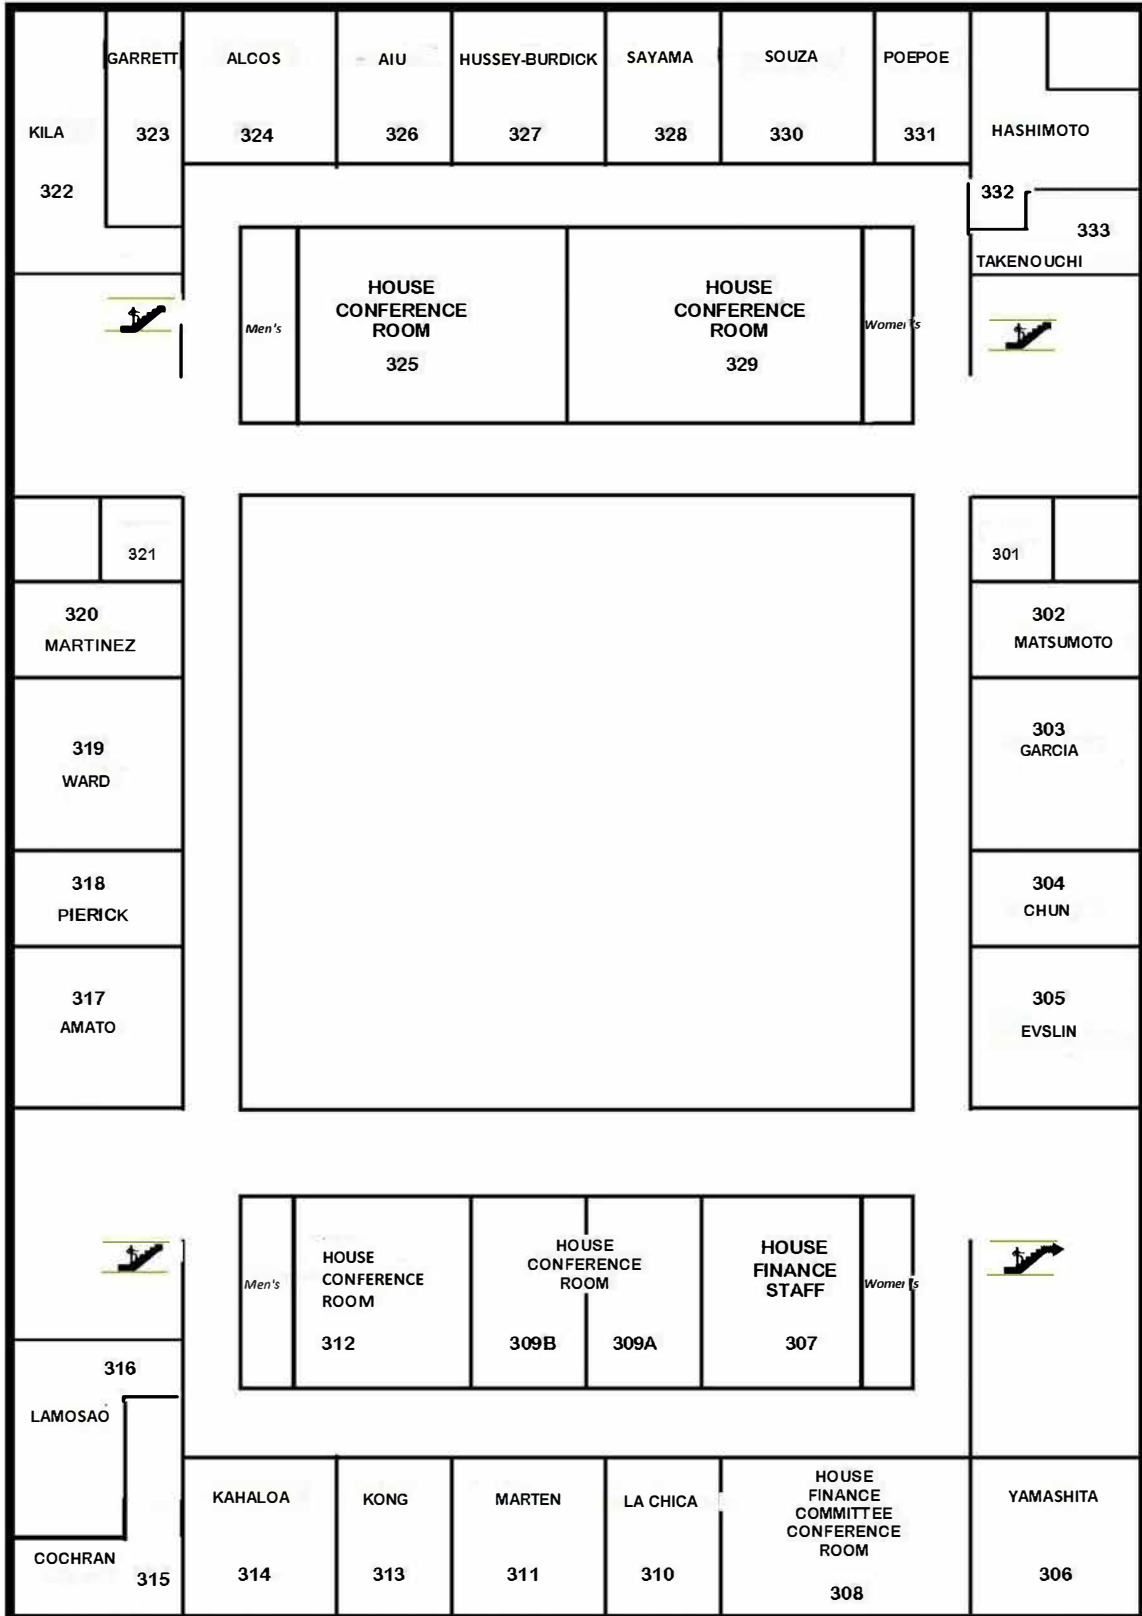

STATE CAPITOL THIRD FLOOR

RICHARDS STREET

BERETANIA STREET

PUNCHBOWL STREET