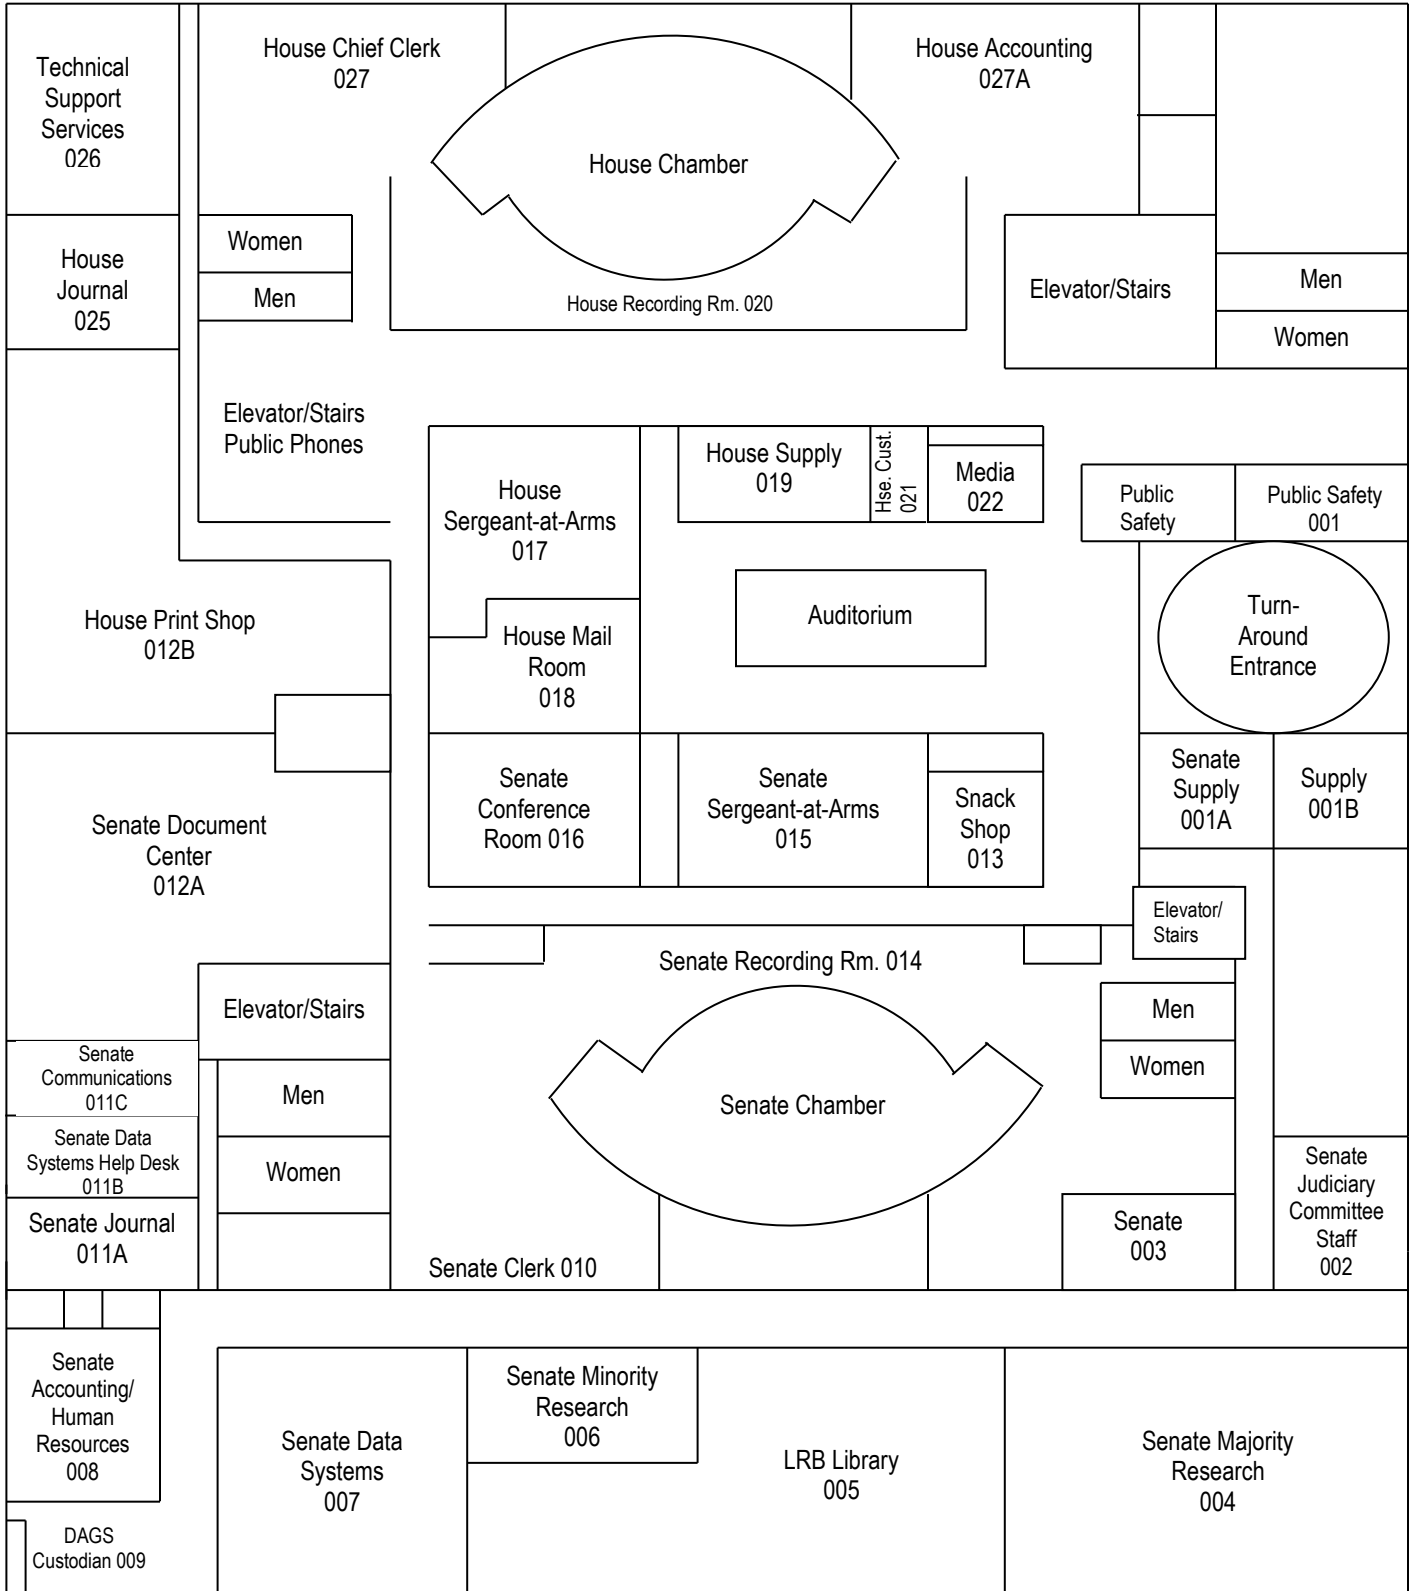

STATE CAPITOL CHAMBER FLOOR

STATE CAPITOL SECOND FLOOR

221 Keith-Agaran	222 Shimabukuro	223 McKelvey	226 Chang	228 Rhoads	230 DeCoite												
220 Ihara	<table border="1" style="width: 100%; border-collapse: collapse; text-align: center;"> <tr> <td style="width: 12.5%; vertical-align: middle;">M E N</td> <td style="width: 16.6%;">Senate Conference Room 224</td> <td style="width: 16.6%;">Senate Conference Room 225</td> <td style="width: 6.6%;">Senate Staff 227</td> <td style="width: 16.6%;">Senate Conference Room 229</td> <td style="width: 6.6%; vertical-align: middle;">W O M E N</td> </tr> <tr> <td></td> <td></td> <td></td> <td>227 Copy Rm</td> <td></td> <td></td> </tr> </table>				M E N	Senate Conference Room 224	Senate Conference Room 225	Senate Staff 227	Senate Conference Room 229	W O M E N				227 Copy Rm			231 Fevella
M E N	Senate Conference Room 224	Senate Conference Room 225	Senate Staff 227	Senate Conference Room 229	W O M E N												
			227 Copy Rm														
Elevator/ Stairs					Elevator/ Stairs												
Public Phones																	
219 Lee					201 Gabbard												
218 Kim					202 Richards												
217 Elefante					203 Awa												
216 Fukunaga	<table border="1" style="width: 100%; border-collapse: collapse; text-align: center;"> <tr> <td style="width: 12.5%; vertical-align: middle;">W O M E N</td> <td style="width: 16.6%;">Senate Staff</td> <td style="width: 16.6%;">Conference Room 211</td> <td style="width: 16.6%;">Senate Staff</td> <td style="width: 16.6%; vertical-align: middle;">M E N</td> </tr> </table>				W O M E N	Senate Staff	Conference Room 211	Senate Staff	M E N	204 Aquino							
W O M E N	Senate Staff	Conference Room 211	Senate Staff	M E N													
Elevator/ Stairs					Elevator/ Stairs												
215 Moriwaki	214 Kidani	213 San Buena Ventura	210 Inouye	208/207 Dela Cruz	206 Kanuha												
					205 Keohokalole												