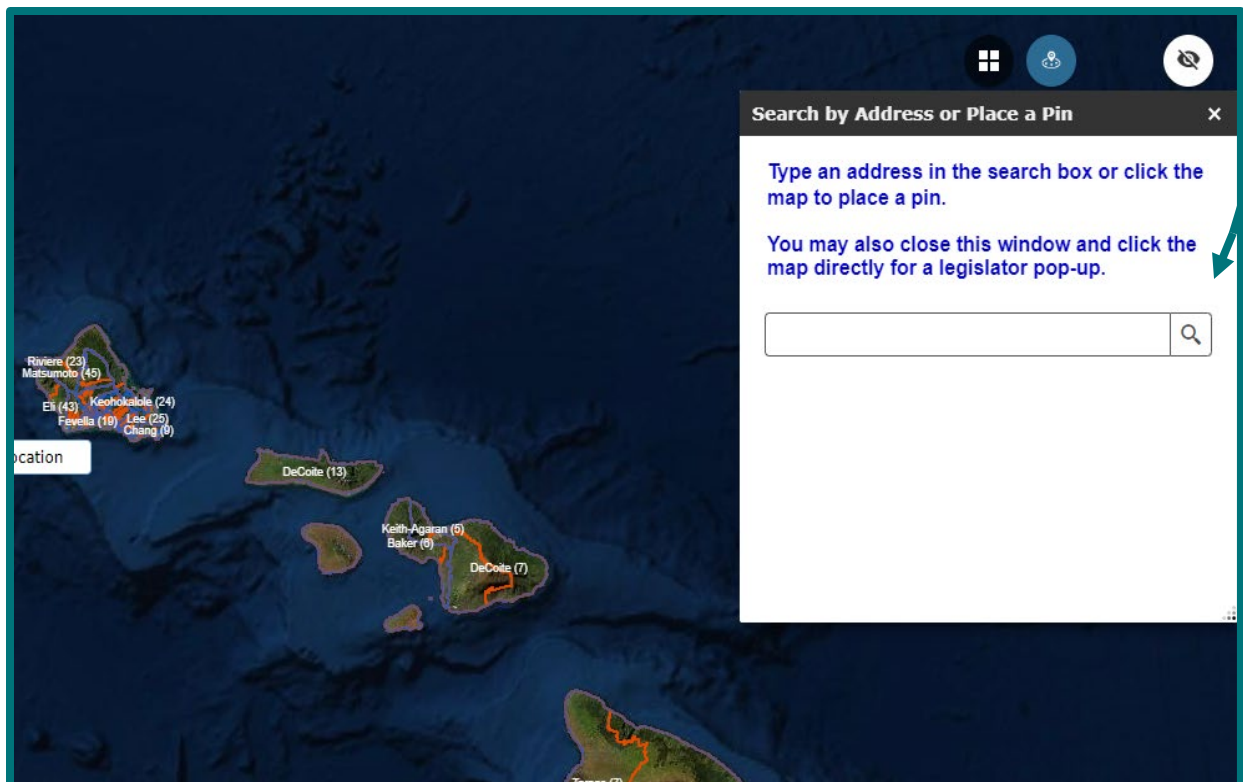

## How to... Find your Legislators

Not sure what districts you're in or who represents you?

The Legislature's website makes it easy for you to find your Senator and Representative.

1. Go to the [Legislature's website \(capitol.hawaii.gov\)](http://capitol.hawaii.gov).
2. Click on the "Legislature" tab (upper left) and select "Find Your Legislator" from the drop-down menu.

3. When the "Find your Legislator" page opens, **type your street address into the box on the right.** As you type, complete addresses may be suggested – select the correct one or use the "Enter" key on your keyboard to submit your typed address. (Note: You can also zoom in and select a place on the map and find your legislators that way.)

(continued on next page)

4. A map with an outline of your House district (in red) and Senate district (in blue) appears. **The box on the right now provides links to your legislators' information – labeled "Senate Districts (1)" and "House Districts (1)."**