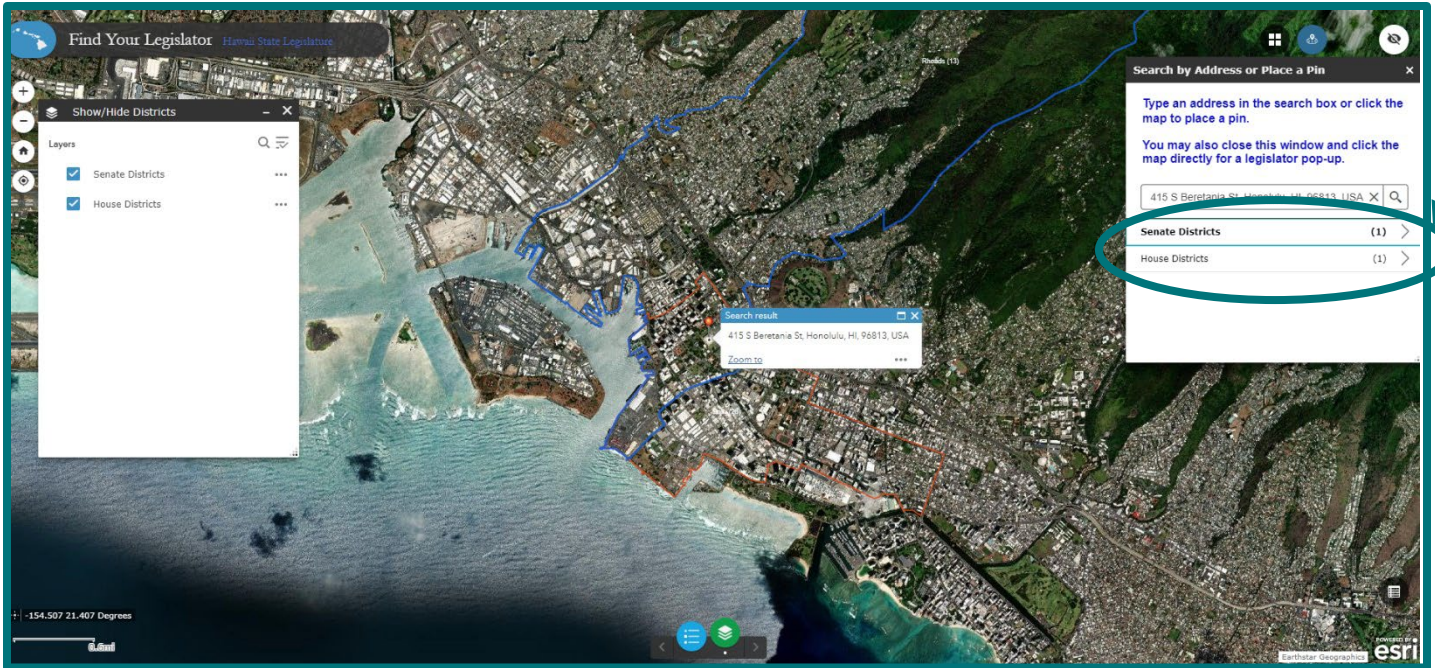

## How to... Find your Legislators

Not sure what districts you're in or who represents you?

The Legislature's website makes it easy for you to find your Senator and Representative.

1. Go to the [Legislature's website \(capitol.hawaii.gov\)](http://capitol.hawaii.gov).
2. Click on the "Legislature" tab (upper left) and select "Find Your Legislator" from the drop-down menu.

3. When the "Find your Legislator" page opens, **type your street address into the box on the right.** As you type, complete addresses may be suggested – select the correct one or use the "Enter" key on your keyboard to submit your typed address. (Note: You can also zoom in and select a place on the map and find your legislators that way.)

(continued on next page)

4. A map with an outline of your House district (in red) and Senate district (in blue) appears. **The box on the right now provides links to your legislators' information – labeled "Senate Districts (1)" and "House Districts (1)."**