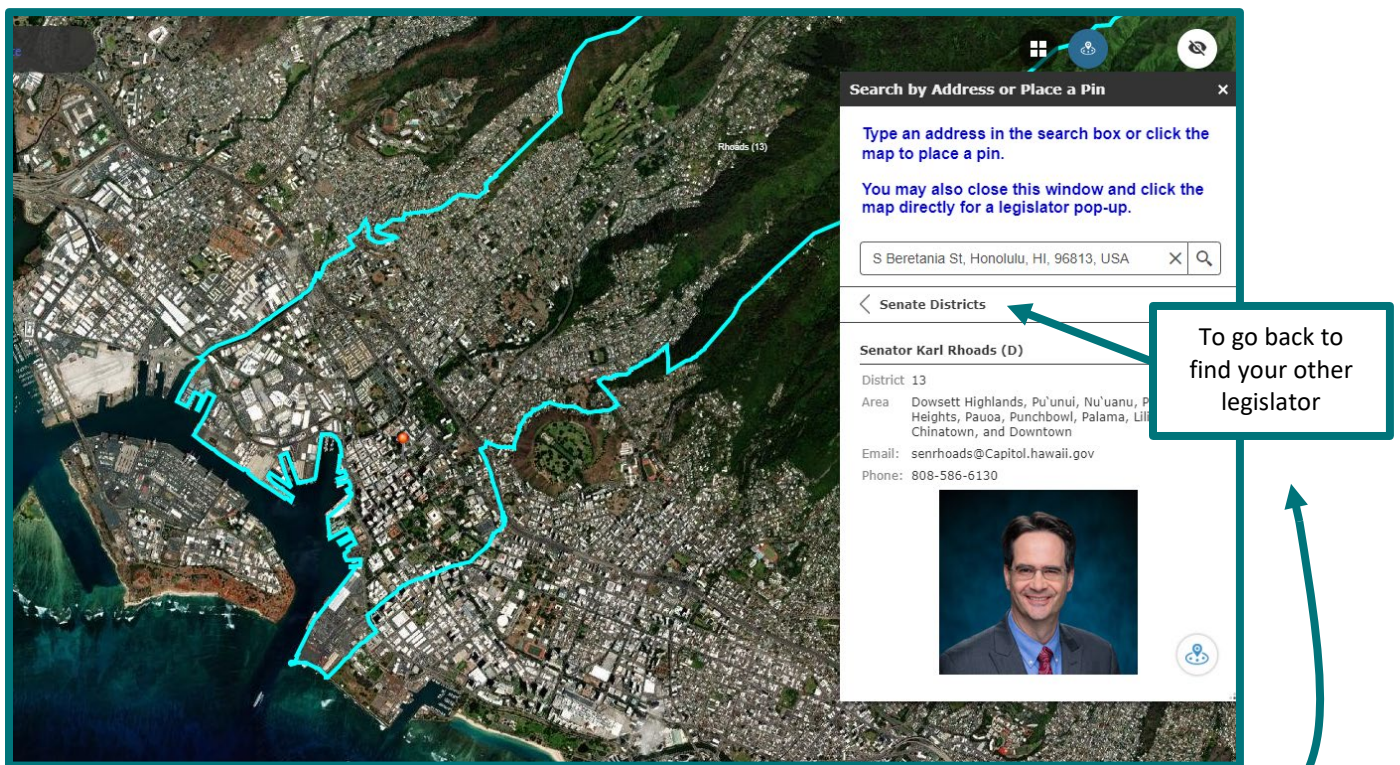

6. To find your other legislator, navigate back to the results by clicking on the link with the back arrow ("**< Senate Districts,**" for example). If you want to find out more about your legislators, you can find their webpages on the Legislature's website: Go to the "Participate" tab and select "Contact Legislators" from the drop-down menu. Then choose either "Contact Senators" or "Contact Representatives." Click on the legislator you're interested in, and you'll find all sorts of helpful information.