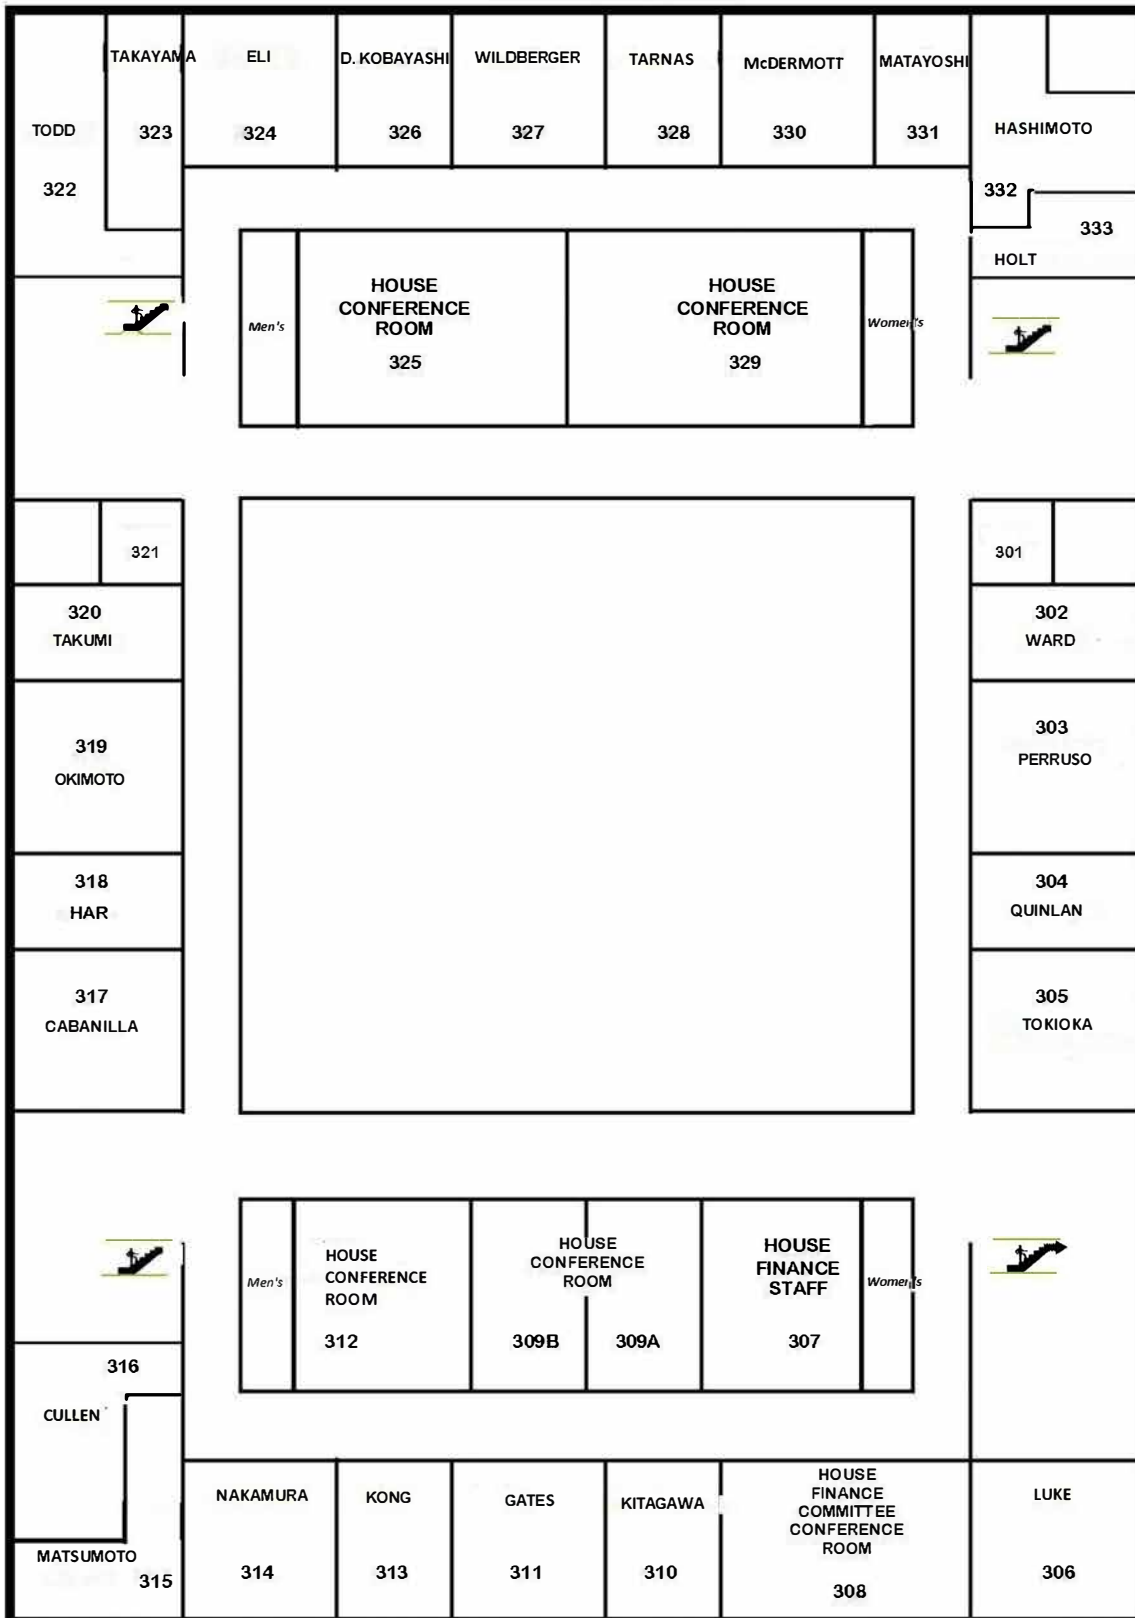

STATE CAPITOL THIRD FLOOR

RICHARDS STREET

BERETANIA STREET

PUNCHBOWL STREET